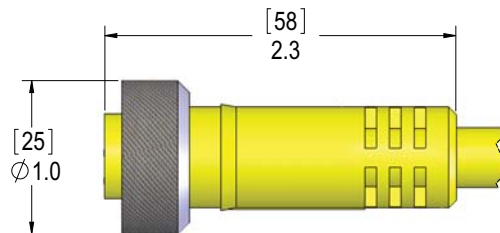

MIN Series Size I Cordsets

North American Color Code ❖ PVC Cable ❖ 16 AWG 600V Straight Plugs

MIN Series Size I Cordsets

Face View of Male	# of Poles	Color Code	Wire AWG Rating	Length	Female Plugs	Male Plugs
					Straight	Straight
	2	1-White 2-Black	16 600V 13A	3 FT 6 FT 12 FT 20 FT 30 FT	MIN-2FP-3 MIN-2FP-6 MIN-2FP-12 MIN-2FP-20 MIN-2FP-30	MIN-2MP-3 MIN-2MP-6 MIN-2MP-12 MIN-2MP-20 MIN-2MP-30
	3	1-Green/Yellow 2-Black 3-White	16 600V 13A	3 FT 6 FT 12 FT 20 FT 30 FT	MIN-3FP-3 * MIN-3FP-6 * MIN-3FP-12 * MIN-3FP-20 MIN-3FP-30	MIN-3MP-3 MIN-3MP-6 MIN-3MP-12 MIN-3MP-20 MIN-3MP-30
	4	1-Black 2-White 3-Red 4-Green/Yellow	16 600V 10A	3 FT 6 FT 12 FT 20 FT 30 FT	MIN-4FP-3 MIN-4FP-6 MIN-4FP-12 MIN-4FP-20 MIN-4FP-30	MIN-4MP-3 MIN-4MP-6 MIN-4MP-12 MIN-4MP-20 MIN-4MP-30
	5	1-White 2-Red 3-Green/Yellow 4-Orange 5-Black	16 600V 8A	3 FT 6 FT 12 FT 20 FT 30 FT	MIN-5FP-3 * MIN-5FP-6 * MIN-5FP-12 * MIN-5FP-20 MIN-5FP-30	MIN-5MP-3 MIN-5MP-6 MIN-5MP-12 MIN-5MP-20 MIN-5MP-30
	5	1-Black 2-Blue 3-Orange 4-Brown 5-White	16 600V 8A	6 FT 12 FT 20 FT	MIN-60-2423-1 ** MIN-60-2423-2 ** MIN-60-2423-3 **	
	6	1-White 2-Red 3-Green/Yellow 4-Orange 5-Black 6-Blue	16 600V 8A	3 FT 6 FT 12 FT 20 FT 30 FT	MIN-6FP-3 MIN-6FP-6 MIN-6FP-12 MIN-6FP-20 MIN-6FP-30	MIN-6MP-3 MIN-6MP-6 MIN-6MP-12 MIN-6MP-20 MIN-6MP-30

For Stainless Steel or Nylon coupling nut, add a "-SS" suffix for Stainless or "-N" for Nylon (e.g. MIN-3FP-6 becomes MIN-3FP-6-SS). *Black cable is available for these cordsets. **Common Color Code for Allen-Bradley®*** Photo-Electric Devices. *** Registered Trademark of Allen-Bradley Company, LLC

Specifications:
Please see Page A-5.

Straight Female Plug