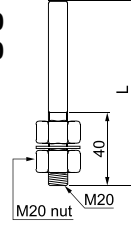

Wall Mounting with Bracket

| Part | Part # | Description |
|----------|--------------|---|
| 1 | *MAP-0022 | Ø20mm, 0.87 in (22 mm) pole |
| | MAP-0240 | Ø20mm, 9.45 in (240 mm) pole |
| | MAP-0750 | Ø20mm, 29.53 in (750 mm) pole |
| | MAP-1000 | Ø20mm, 39.37 in (1000 mm) pole |
| 2 | MAM-B070 | Ø70mm Plastic Base |
| | MAM-B070D | Ø70mm Plastic Base with Water-Proof Rubber Gasket |
| 6 | MAP-DS30-BLK | Plastic Wall Mounting Bracket, Black (Pole & Base required) |
| | MAP-DS30-BGE | Plastic Wall Mounting Bracket, Beige (Pole & Base required) |
| | MAP-DS40-BLK | Plastic Wall Mounting Bracket, Black (Pole required) |
| | MAP-DS40-BGE | Plastic Wall Mounting Bracket, Beige (Pole required) |
| | MAM-DS28 | Metal Wall Mounting Bracket (Pole & Base required) |

* MAM-0022 CANNOT be used with PTE & PTM Series.

Accessories

Mounting Poles

MAP-0022
MAP-0240
MAP-0750
MAP-1000

Threaded Poles

MAP-M043

MAP-M240
MAP-M750

| Model | L (mm) |
|----------|--------|
| MAP-M240 | 240 |
| MAP-M750 | 750 |

NPT Adaptor

MAP-NPT1/2

Mounting Bases

MAM-B070

MAM-B070D

MAM-B090

MAM-B070R

MAM-DS23-20