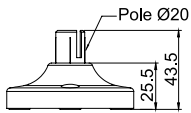

Mounting Bases

MAM-B070