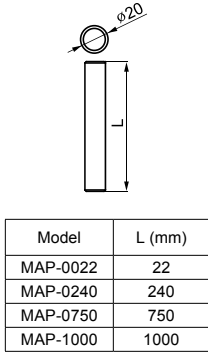

Accessories

Mounting Poles

MAP-0022
MAP-0240
MAP-0750
MAP-1000