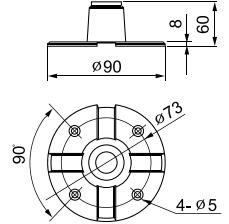

* MAM-0022 CANNOT be used with PTE & PTM Series.

Accessories

Mounting Poles

MAP-0022
MAP-0240
MAP-0750
MAP-1000

Threaded Poles

MAP-M043

MAP-M240
MAP-M750

| Model | L (mm) |
|----------|--------|
| MAP-M240 | 240 |
| MAP-M750 | 750 |

NPT Adaptor

MAP-NPT1/2

Mounting Bases

MAM-B070

MAM-B070D

MAM-B090

MAM-B070R

MAM-DS23-20