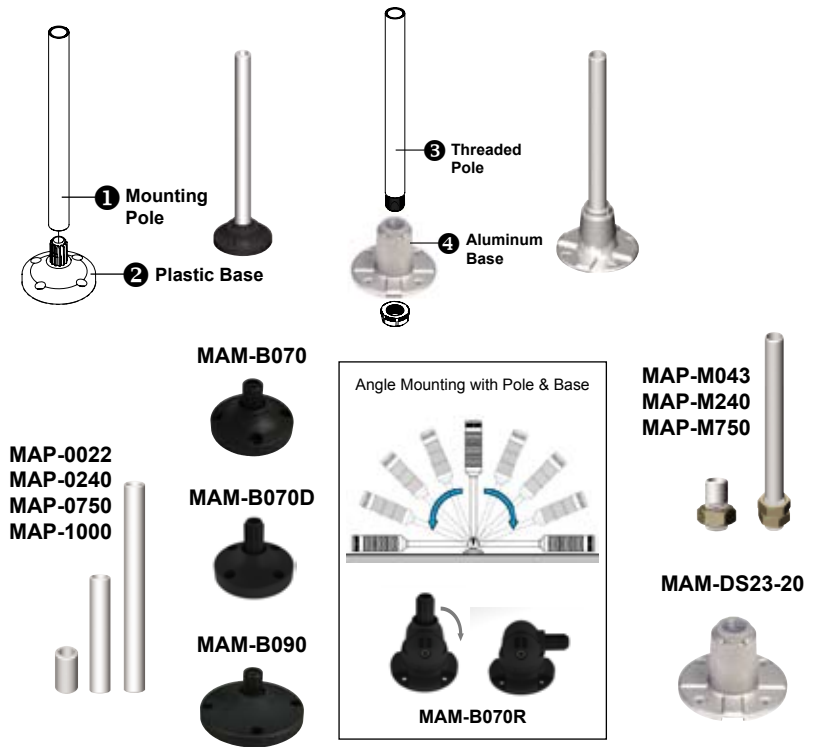

Pole Mounting with Base

| Part | Part # | Description |
|----------|-------------|---|
| 1 | *MAP-0022 | Ø20mm, 0.87 in (22 mm) pole |
| | MAP-0240 | Ø20mm, 9.45 in (240 mm) pole |
| | MAP-0750 | Ø20mm, 29.53 in (750 mm) pole |
| | MAP-1000 | Ø20mm, 39.37 in (1000 mm) pole |
| 2 | MAM-B070 | Ø70mm Plastic Base |
| | MAM-B070D | Ø70mm Plastic Base with Water-Proof Rubber Gasket |
| | MAM-B070R | Ø70mm Plastic Base with 180° rotating pole holder |
| | MAM-B090 | Ø90mm Plastic Base |
| 3 | MAP-M043 | Ø20mm, 1.69 in (43 mm) threaded pole with 1 nut |
| | MAP-M240 | Ø20mm, 9.45 in (240 mm) threaded pole with 2 nuts |
| | MAP-M750 | Ø20mm, 29.53 in (750 mm) threaded pole with 1 nut |
| 4 | MAM-DS23-20 | Aluminum Base |

* MAM-0022 CANNOT be used with PTE & PTM Series.

L-angle Mounting with Bracket

| Part | Part # | Description |
|----------|----------|---|
| 3 | MAP-M043 | Ø20mm, 1.69 in (43 mm) threaded pole with 1 nut |
| | MAP-M240 | Ø20mm, 9.45 in (240 mm) threaded pole with 2 nuts |
| | MAP-M750 | Ø20mm, 29.53 in (750 mm) threaded pole with 1 nut |
| 5 | MAM-DS25 | L-angle Bracket |

Wall Mounting with Bracket

| Part | Part # | Description |
|----------|--------------|---|
| 1 | *MAP-0022 | Ø20mm, 0.87 in (22 mm) pole |
| | MAP-0240 | Ø20mm, 9.45 in (240 mm) pole |
| | MAP-0750 | Ø20mm, 29.53 in (750 mm) pole |
| | MAP-1000 | Ø20mm, 39.37 in (1000 mm) pole |
| 2 | MAM-B070 | Ø70mm Plastic Base |
| | MAM-B070D | Ø70mm Plastic Base with Water-Proof Rubber Gasket |
| 6 | MAP-DS30-BLK | Plastic Wall Mounting Bracket, Black (Pole & Base required) |
| | MAP-DS30-BGE | Plastic Wall Mounting Bracket, Beige (Pole & Base required) |
| | MAP-DS40-BLK | Plastic Wall Mounting Bracket, Black (Pole required) |
| | MAP-DS40-BGE | Plastic Wall Mounting Bracket, Beige (Pole required) |
| | MAM-DS28 | Metal Wall Mounting Bracket (Pole & Base required) |