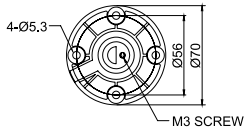

Mounting Bases

MAM-B070