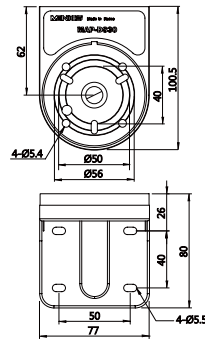

* MAM-0022 CANNOT be used with PTE & PTM Series.

L-angle Mounting with Bracket

| Part | Part # | Description |
|----------|----------|---|
| 3 | MAP-M043 | Ø20mm, 1.69 in (43 mm) threaded pole with 1 nut |
| | MAP-M240 | Ø20mm, 9.45 in (240 mm) threaded pole with 2 nuts |
| | MAP-M750 | Ø20mm, 29.53 in (750 mm) threaded pole with 1 nut |
| 5 | MAM-DS25 | L-angle Bracket |

Wall Mounting with Bracket

| Part | Part # | Description |
|----------|--------------|---|
| 1 | *MAP-0022 | Ø20mm, 0.87 in (22 mm) pole |
| | MAP-0240 | Ø20mm, 9.45 in (240 mm) pole |
| | MAP-0750 | Ø20mm, 29.53 in (750 mm) pole |
| | MAP-1000 | Ø20mm, 39.37 in (1000 mm) pole |
| 2 | MAM-B070 | Ø70mm Plastic Base |
| | MAM-B070D | Ø70mm Plastic Base with Water-Proof Rubber Gasket |
| 6 | MAP-DS30-BLK | Plastic Wall Mounting Bracket, Black (Pole & Base required) |
| | MAP-DS30-BGE | Plastic Wall Mounting Bracket, Beige (Pole & Base required) |
| | MAP-DS40-BLK | Plastic Wall Mounting Bracket, Black (Pole required) |
| | MAP-DS40-BGE | Plastic Wall Mounting Bracket, Beige (Pole required) |
| | MAM-DS28 | Metal Wall Mounting Bracket (Pole & Base required) |

NPT Adaptor

MAP-NPT1/2

Mounting Bases

MAM-B070

MAM-B070D

MAM-B090

MAM-B070R

MAM-DS23-20

Wall Mount Brackets

MAM-DS25

MAP-DS30

MAP-DS40

MAM-DS26

MAM-DS27

MAM-DS28