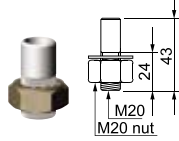

Wall Mounting with Bracket

| Part | Part # | Description |
|----------|--------------|---|
| 1 | *MAP-0022 | Ø20mm, 0.87 in (22 mm) pole |
| | MAP-0240 | Ø20mm, 9.45 in (240 mm) pole |
| | MAP-0750 | Ø20mm, 29.53 in (750 mm) pole |
| | MAP-1000 | Ø20mm, 39.37 in (1000 mm) pole |
| 2 | MAM-B070 | Ø70mm Plastic Base |
| | MAM-B070D | Ø70mm Plastic Base with Water-Proof Rubber Gasket |
| 6 | MAP-DS30-BLK | Plastic Wall Mounting Bracket, Black (Pole & Base required) |
| | MAP-DS30-BGE | Plastic Wall Mounting Bracket, Beige (Pole & Base required) |
| | MAP-DS40-BLK | Plastic Wall Mounting Bracket, Black (Pole required) |
| | MAP-DS40-BGE | Plastic Wall Mounting Bracket, Beige (Pole required) |
| | MAM-DS28 | Metal Wall Mounting Bracket (Pole & Base required) |

* MAM-0022 CANNOT be used with PTE & PTM Series.

Accessories

Mounting Poles

MAP-0022
MAP-0240
MAP-0750
MAP-1000

Threaded Poles

MAP-M043

MAP-M240
MAP-M750

| Model | L (mm) |
|----------|--------|
| MAP-M240 | 240 |
| MAP-M750 | 750 |