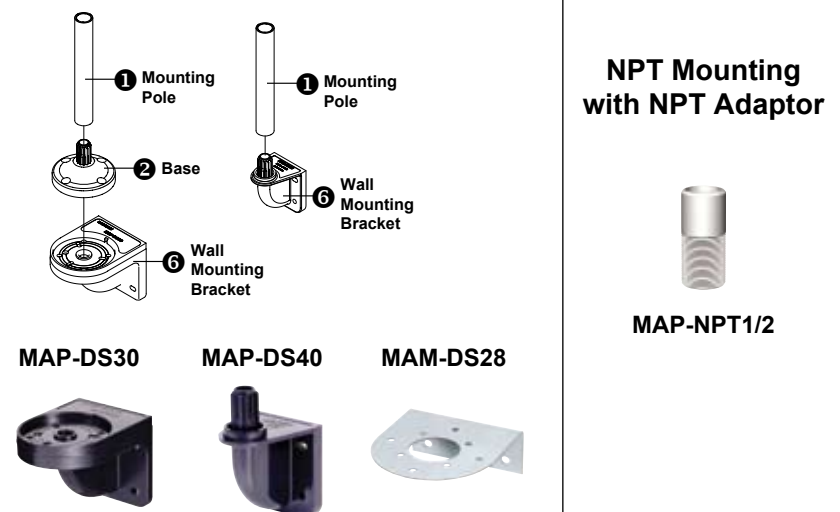

Wall Mounting with Bracket

Part	Part #	Description
1	*MAP-0022	Ø20mm, 0.87 in (22 mm) pole
	MAP-0240	Ø20mm, 9.45 in (240 mm) pole
	MAP-0750	Ø20mm, 29.53 in (750 mm) pole
	MAP-1000	Ø20mm, 39.37 in (1000 mm) pole
2	MAM-B070	Ø70mm Plastic Base
	MAM-B070D	Ø70mm Plastic Base with Water-Proof Rubber Gasket
6	MAP-DS30-BLK	Plastic Wall Mounting Bracket, Black (Pole & Base required)
	MAP-DS30-BGE	Plastic Wall Mounting Bracket, Beige (Pole & Base required)
	MAP-DS40-BLK	Plastic Wall Mounting Bracket, Black (Pole required)
	MAP-DS40-BGE	Plastic Wall Mounting Bracket, Beige (Pole required)
	MAM-DS28	Metal Wall Mounting Bracket (Pole & Base required)

* MAM-0022 CANNOT be used with PTE & PTM Series.