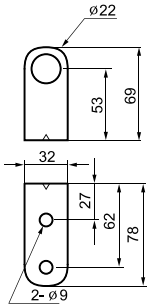

Wall Mount Brackets

MAM-DS25