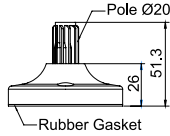

* MAM-0022 CANNOT be used with PTE & PTM Series.

Accessories

Mounting Poles

MAP-0022
MAP-0240
MAP-0750
MAP-1000

Threaded Poles

MAP-M043

MAP-M240
MAP-M750

| Model | L (mm) |
|----------|--------|
| MAP-M240 | 240 |
| MAP-M750 | 750 |

NPT Adaptor

MAP-NPT1/2

Mounting Bases

MAM-B070

MAM-B070D

MAM-B090

MAM-B070R

MAM-DS23-20