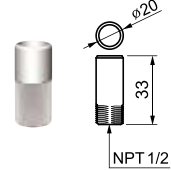

* MAM-0022 CANNOT be used with PTE & PTM Series.

L-angle Mounting with Bracket

| Part | Part # | Description |
|----------|----------|---|
| 3 | MAP-M043 | Ø20mm, 1.69 in (43 mm) threaded pole with 1 nut |
| | MAP-M240 | Ø20mm, 9.45 in (240 mm) threaded pole with 2 nuts |
| | MAP-M750 | Ø20mm, 29.53 in (750 mm) threaded pole with 1 nut |
| 5 | MAM-DS25 | L-angle Bracket |

Wall Mounting with Bracket

| Part | Part # | Description |
|----------|--------------|---|
| 1 | *MAP-0022 | Ø20mm, 0.87 in (22 mm) pole |
| | MAP-0240 | Ø20mm, 9.45 in (240 mm) pole |
| | MAP-0750 | Ø20mm, 29.53 in (750 mm) pole |
| | MAP-1000 | Ø20mm, 39.37 in (1000 mm) pole |
| 2 | MAM-B070 | Ø70mm Plastic Base |
| | MAM-B070D | Ø70mm Plastic Base with Water-Proof Rubber Gasket |
| 6 | MAP-DS30-BLK | Plastic Wall Mounting Bracket, Black (Pole & Base required) |
| | MAP-DS30-BGE | Plastic Wall Mounting Bracket, Beige (Pole & Base required) |
| | MAP-DS40-BLK | Plastic Wall Mounting Bracket, Black (Pole required) |
| | MAP-DS40-BGE | Plastic Wall Mounting Bracket, Beige (Pole required) |
| | MAM-DS28 | Metal Wall Mounting Bracket (Pole & Base required) |

* MAM-0022 CANNOT be used with PTE & PTM Series.

Accessories

Mounting Poles

MAP-0022
MAP-0240
MAP-0750
MAP-1000

Threaded Poles

MAP-M043

MAP-M240
MAP-M750

| Model | L (mm) |
|----------|--------|
| MAP-M240 | 240 |
| MAP-M750 | 750 |

NPT Adaptor

MAP-NPT1/2

Mounting Bases

MAM-B070

MAM-B070D

MAM-B090

MAM-B070R

MAM-DS23-20