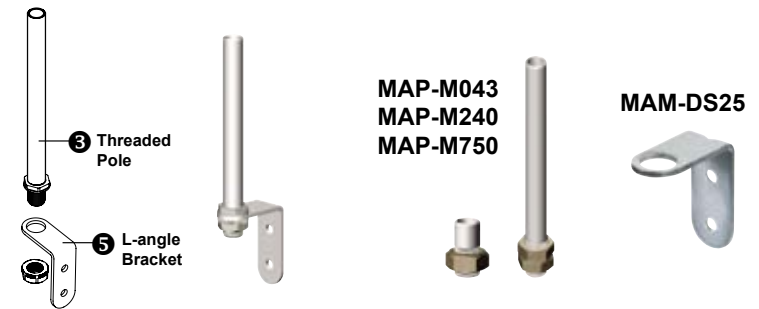

Pole Mounting with Base

| Part | Part # | Description |
|----------|-------------|---|
| 1 | *MAP-0022 | Ø20mm, 0.87 in (22 mm) pole |
| | MAP-0240 | Ø20mm, 9.45 in (240 mm) pole |
| | MAP-0750 | Ø20mm, 29.53 in (750 mm) pole |
| | MAP-1000 | Ø20mm, 39.37 in (1000 mm) pole |
| 2 | MAM-B070 | Ø70mm Plastic Base |
| | MAM-B070D | Ø70mm Plastic Base with Water-Proof Rubber Gasket |
| | MAM-B070R | Ø70mm Plastic Base with 180° rotating pole holder |
| | MAM-B090 | Ø90mm Plastic Base |
| 3 | MAP-M043 | Ø20mm, 1.69 in (43 mm) threaded pole with 1 nut |
| | MAP-M240 | Ø20mm, 9.45 in (240 mm) threaded pole with 2 nuts |
| | MAP-M750 | Ø20mm, 29.53 in (750 mm) threaded pole with 1 nut |
| 4 | MAM-DS23-20 | Aluminum Base |

* MAM-0022 CANNOT be used with PTE & PTM Series.

L-angle Mounting with Bracket

| Part | Part # | Description |
|----------|----------|---|
| 3 | MAP-M043 | Ø20mm, 1.69 in (43 mm) threaded pole with 1 nut |
| | MAP-M240 | Ø20mm, 9.45 in (240 mm) threaded pole with 2 nuts |
| | MAP-M750 | Ø20mm, 29.53 in (750 mm) threaded pole with 1 nut |
| 5 | MAM-DS25 | L-angle Bracket |

Wall Mounting with Bracket

| Part | Part # | Description |
|----------|--------------|---|
| 1 | *MAP-0022 | Ø20mm, 0.87 in (22 mm) pole |
| | MAP-0240 | Ø20mm, 9.45 in (240 mm) pole |
| | MAP-0750 | Ø20mm, 29.53 in (750 mm) pole |
| | MAP-1000 | Ø20mm, 39.37 in (1000 mm) pole |
| 2 | MAM-B070 | Ø70mm Plastic Base |
| | MAM-B070D | Ø70mm Plastic Base with Water-Proof Rubber Gasket |
| 6 | MAP-DS30-BLK | Plastic Wall Mounting Bracket, Black (Pole & Base required) |
| | MAP-DS30-BGE | Plastic Wall Mounting Bracket, Beige (Pole & Base required) |
| | MAP-DS40-BLK | Plastic Wall Mounting Bracket, Black (Pole required) |
| | MAP-DS40-BGE | Plastic Wall Mounting Bracket, Beige (Pole required) |
| | MAM-DS28 | Metal Wall Mounting Bracket (Pole & Base required) |